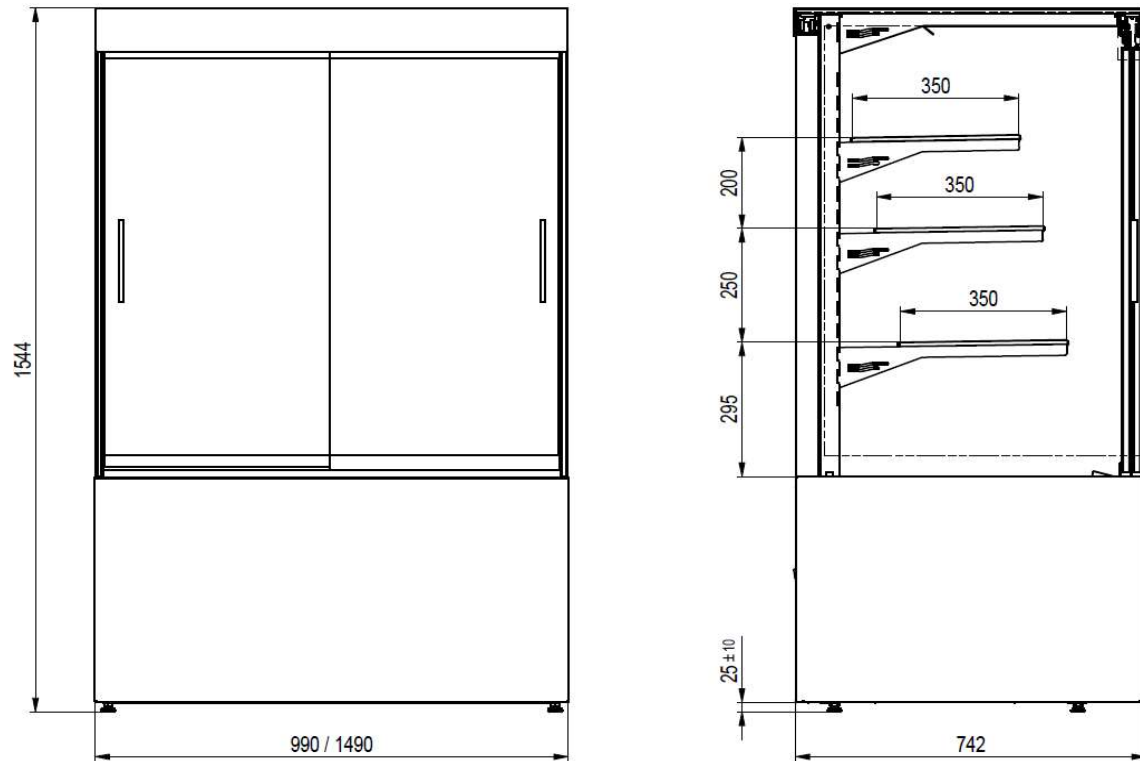

Model	Panorama 1000 High Self-service	Panorama 1500 High Self-service
Length (mm)	990	1490
Depth (mm)	735	735
Height (mm)	1544	1544
Display area (m2)	1,46	2,1
Temperature (°C)	+4/+8	+4/+8
Power (W)	180	506
Energy class	C	C
Cooler	R290	R290
Consumption (kWh/24h)	3,6	4,78
Voltage (V/Hz)	230/50	230/50
Weight (Kg)	219	264

4 shelves: